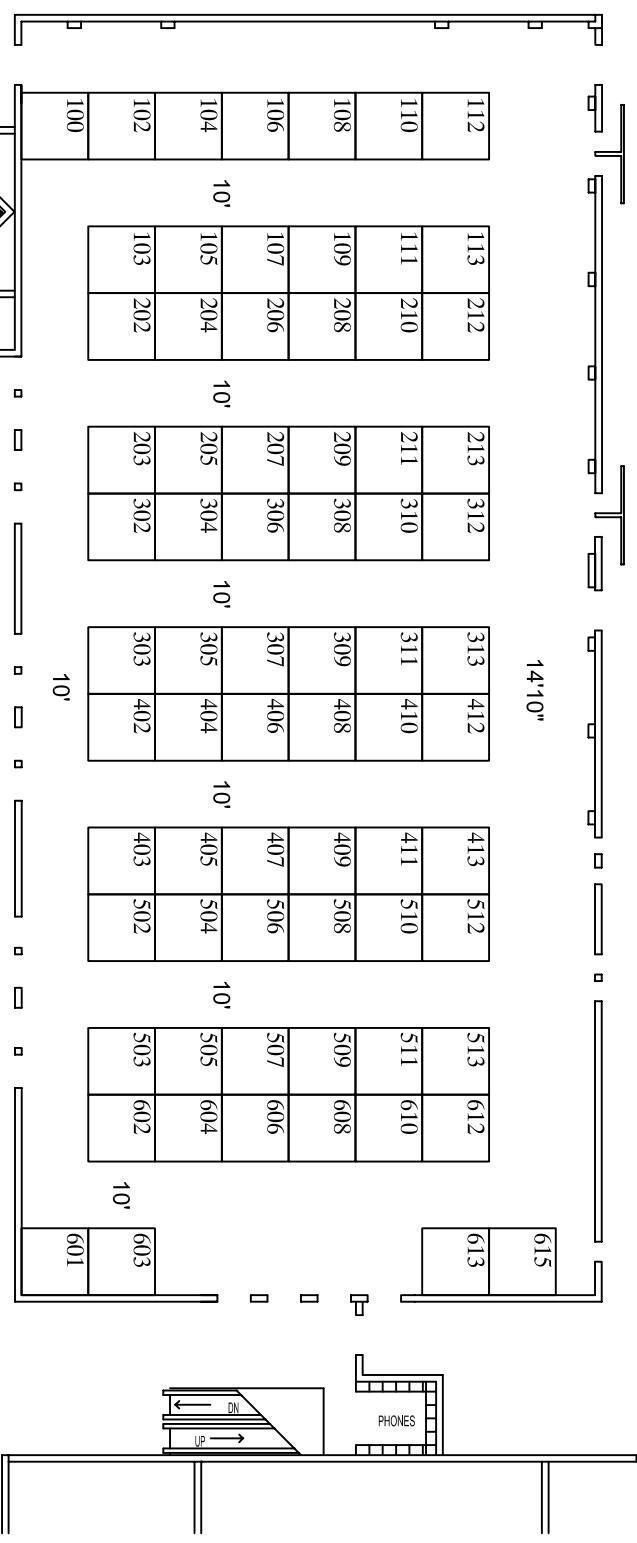

Uniform Retailers Association November 1-3, 2010

Buena Vista Palace Hotel - Ground Level Great Hall

1/16" = 1'-0"

Inventory as of 02/11/2010

Dimension	Size	Qty	SqFt
10'x10'	100	71	7,100
Round Tables		Totals: 5'	71 7,100
			24 24 Seats