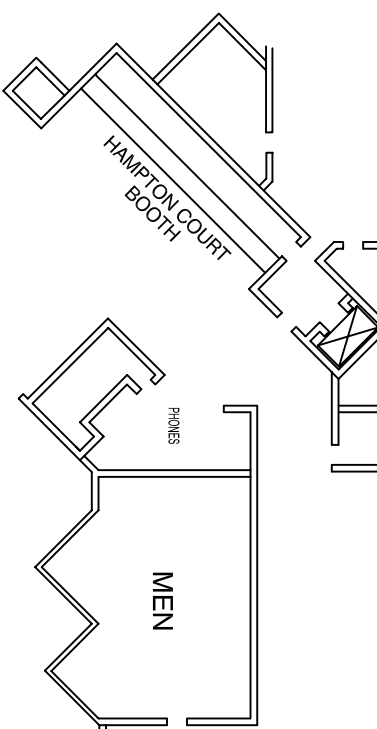

Uniform Retailers Association November 1-3, 2010

Buena Vista Palace Hotel - Ground Level Great Hall

1/16" = 1'-0"

Inventory as of 02/11/2010

Dimension	Size	Qty	SqFt
10'x10'	100	71	7,100
Round Tables		Totals: 5'	71 7,100
			24 24 Seats